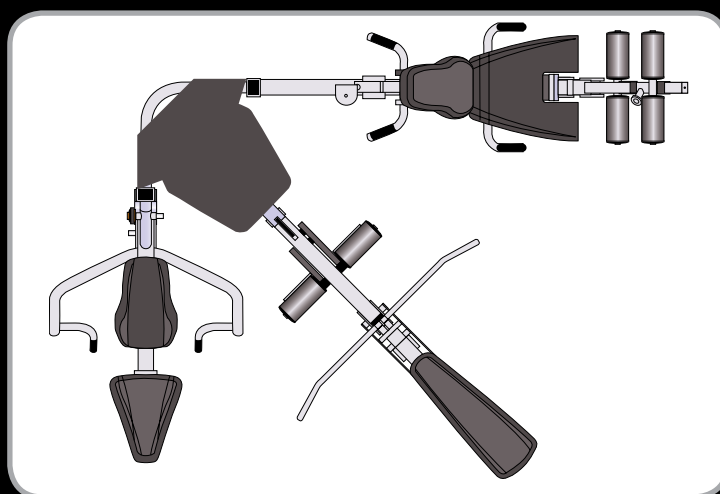

CYBEX[®]

Serious about fitness.

MG-525 MULTI-GYM

MG-525

LEG EXTENSION

LEG CURL

LAT PULL

ROW

The CYBEX MG-525 is a versatile multi-gym that offers biomechanically correct exercises for a full body workout in a sleek, compact, 67-square-foot package. Three people can get fit at the same time on this all-in-one gym. And all exercises were developed in coordination with the CYBEX Institute for Exercise Science — So they're safe to perform for everyone from serious strength trainers to those who just want to work up a sweat.

CYBEX MG-525 MULTI-GYM

SMALL FOOTPRINT. BIG TIME WORKOUTS.

The CYBEX MG-525 is an ideal centerpiece for facilities where space is at a premium, but fitness is a priority. Add a CYBEX Arc Trainer and Treadmill to complement this quality strength training station. You've now created a compact fitness facility where everyone can relax, recharge, and get ready for what's next.

specifications

Product Number	8701
Dimensions	83" L x 119" W x 88" H (211 cm x 302 cm x 224 cm)
Machine Weight	904 lbs (410 kg)
Weight Stack	Three Weight Stacks: each 200 lbs (91 kg)
Standard Accessories	lat pull bar, row/arm curl handle
Color	Platinum Sparkle frame with Black Chrome enclosures. Black and gray upholstery.